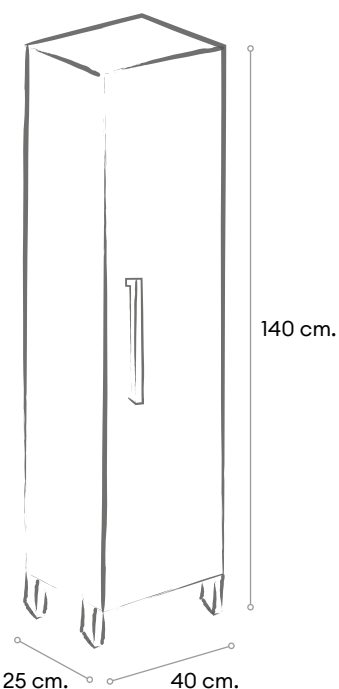

Columna de 1 puerta suspendida
Tirador Classic o Push
(este modelo se suministra con o sin patas)