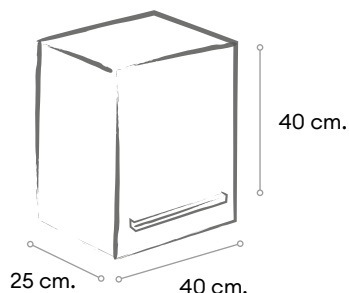

Cubo 1 puerta
Tirador Classic o Push