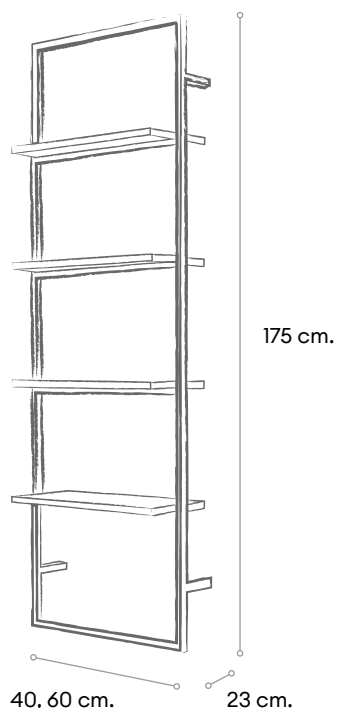

ESTANTERÍA

Estantería abierta con estructura de aluminio

Disponible en todos los diseños.

AUXILIARES	ALTO	ANCHO	FONDO	MUEBLE
SEMI-COLUMNA 1 PUERTA	70	40	25	139 €
CUBO 1 PUERTA	40	40	25	121 €
COQUETA SUS. 1 CAJÓN	35	60	45	360 €
COQUETA SUS. 1 CAJÓN	35	70	45	360 €
COQUETA SUS. 1 CAJÓN	35	80	45	360 €
COQUETA SUS. 1 CAJÓN	35	90	45	360 €
COQUETA SUS. 1 CAJÓN	35	100	45	360 €
COLUMNA 1 PUERTA	140	40	25	275 €
ESTANTERÍA METÁLICA FRAME-DOBLE FRAME	175	40-60	23	289 €