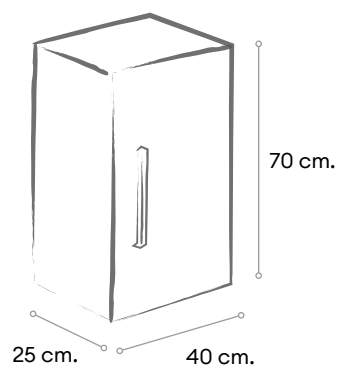

AUXILIARES

Auxiliares a juego con el mueble en combinación de frentes y costados.

Semi-columna 1 puerta
Tirador Classic o Push