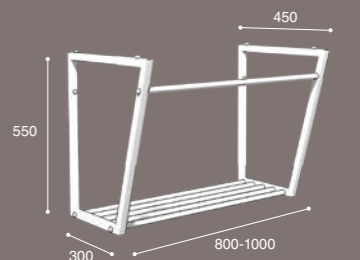

toledo

Muebles en acero inoxidable acabado alto brillo, para lavabos de sobre mueble Fenix, cristal y superficie sólida (Solid Surface).

Stainless steel furniture high gloss finish for over counter sinks made of Fenix, glass and solid surface.