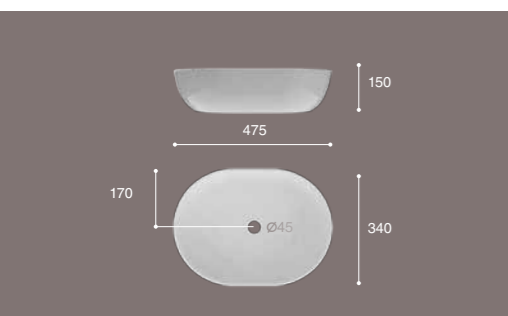

Lavabo de sobre-encimera.
Sin rebosadero.
Solid surface.

Over-counter wash-basin.
Without overflow.
Solid surface.

lavabo a poser
sans trop plein.
Solid surface.