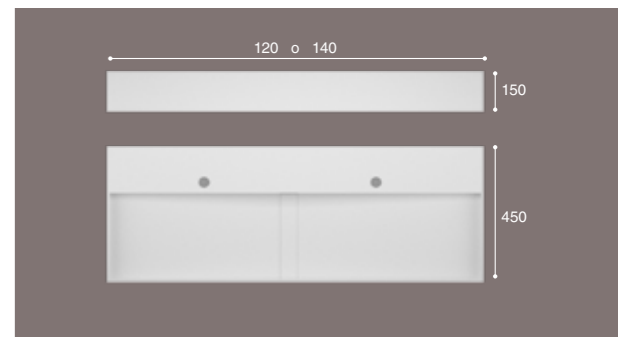

Acabado mate.
Matt finish.
Finition mat.

Toallero.
towel rail.
Porte serviettes

Estructura no incluida.
Lavabo con faldón
Sin rebosadero.
Solid surface acrílico.

Structure not including.
Basin with skirting.
Whithout overflow system.
Acrylic solid surface.

Structure non inclus.
Plan de toilette avec tablier.
Sans trop plein.
Acrylic solid surface.